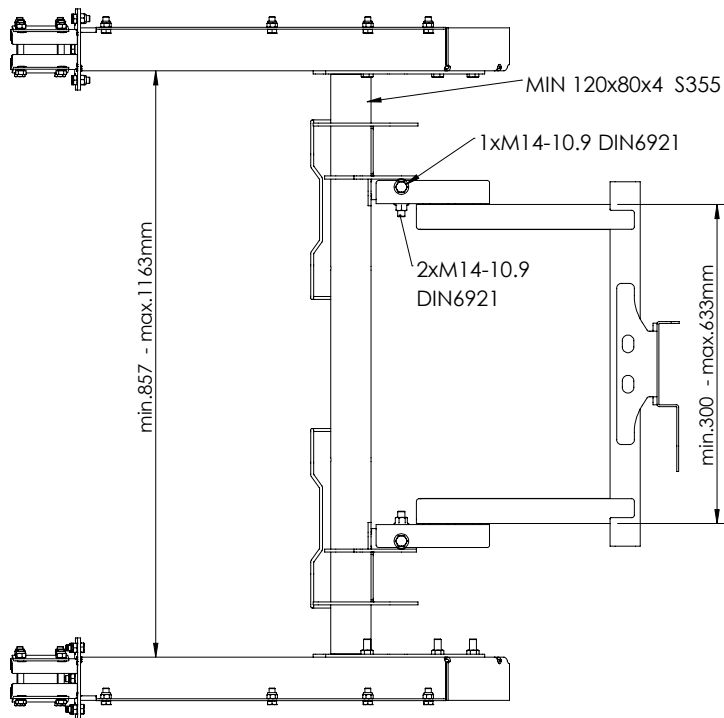

TWH0009.SK

Drawn by Kurt on 03-05-18

Description:

Size: **A4** Sales Article: **TWH0009.SK** Rev.:

Workpiece:
 Purchased Article: Page: **1 OF 2**

TWH0009.SK

Nr.	Code	DescriptionEN	QTY	Material
1	XT.S.0444.0723	Towing hook LM.10 444-723mm	1	S355
2	XF.LM.10.*	frame LM.10.06-115cc-845	1	S355
3	MM.9.*	mounting plate right MM.9.P08-860L	1	S355
4	MM.9.*	mounting plate left MM.9.P08-860L	1	S355
5	BT14.040.6921	Bolt M14x40 DIN6921	18	10.9
6	BT12.100	Bolt M12x100	8	8.8
7	BT12.025	Bolt M12x25	18	8.8
8	BMB14.6923	Locking nut M14 DIN6923	18	10.9
9	BMB12	Locking nut M12	26	8.8
10	9416.R	spacer right TWH LM.10.06-660cc	1	S355
11	9416.L	spacer left TWH LM.10.06-660cc	1	S355
12	8489	plate plug tow hook	1	S275

Drawn by Kurt on 03-05-18

Description:

Size: **A4**
Scale: **1:13**

Sales Article:

TWH0009.SK

Rev.:

Workpiece:

Purchased Article: