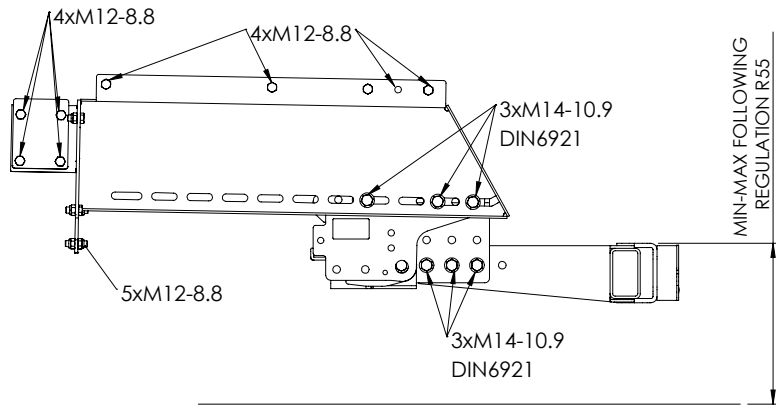

TWH0009.SK

Drawn by Kurt on 03-05-18

Description:

Size: **A4** Sales Article: **TWH0009.SK** Rev.:

Workpiece:
 Purchased Article: Page: **1 OF 2**

TWH0009.SK

Nr.	Code	DescriptionEN	QTY	Material
1	XT.S.0444.0723	Towing hook LM.10 444-723mm	1	S355
2	XF.LM.10.*	frame LM.10.06-115cc-845	1	S355
3	MM.9.*	mounting plate right MM.9.P08-860L	1	S355
4	MM.9.*	mounting plate left MM.9.P08-860L	1	S355
5	BT14.040.6921	Bolt M14x40 DIN6921	18	10.9
6	BT12.100	Bolt M12x100	8	8.8
7	BT12.025	Bolt M12x25	18	8.8
8	BMB14.6923	Locking nut M14 DIN6923	18	10.9
9	BMB12	Locking nut M12	26	8.8
10	9416.R	spacer right TWH LM.10.06-660cc	1	S355
11	9416.L	spacer left TWH LM.10.06-660cc	1	S355
12	8489	plate plug tow hook	1	S275

Drawn by Kurt on 03-05-18

Description:

Size: **A4**
Scale: **1:13**

Sales Article:

TWH0009.SK

Rev.:

Workpiece:

Purchased Article: