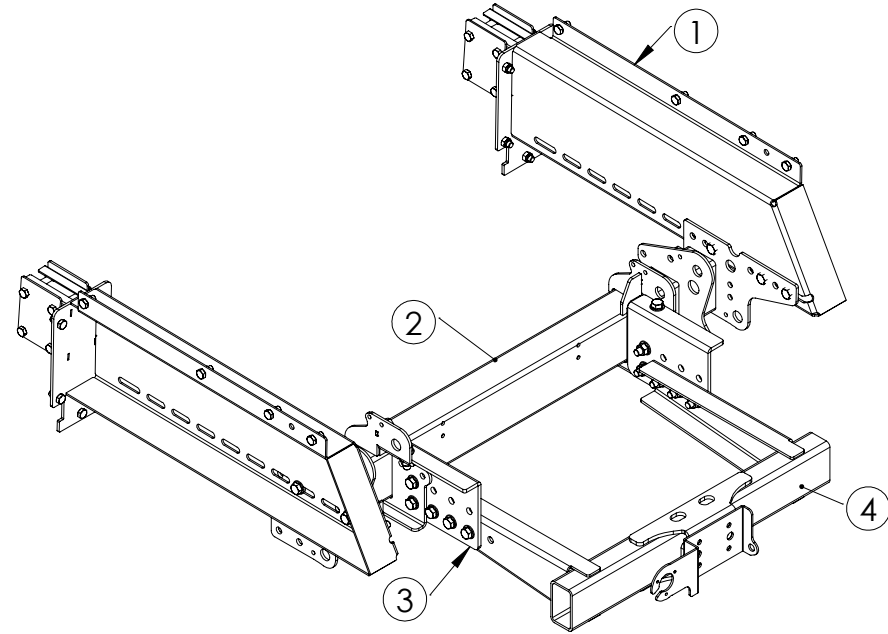

TWH0009.SK

Drawn by Kurt on 03-05-18

Description:

Size: **A4** Sales Article: **TWH0009.SK** Rev.:

Workpiece:
 Purchased Article: Page: **1 OF 2**

TWH0009.SK

Nr.	Code	DescriptionEN	QTY	Material
1	XT.S.0444.0723	Towing hook LM.10 444-723mm	1	S355
2	XF.LM.10.*	frame LM.10.06-115cc-845	1	S355
3	MM.9.*	mounting plate right MM.9.P08-860L	1	S355
4	MM.9.*	mounting plate left MM.9.P08-860L	1	S355
5	BT14.040.6921	Bolt M14x40 DIN6921	18	10.9
6	BT12.100	Bolt M12x100	8	8.8
7	BT12.025	Bolt M12x25	18	8.8
8	BMB14.6923	Locking nut M14 DIN6923	18	10.9
9	BMB12	Locking nut M12	26	8.8
10	9416.R	spacer right TWH LM.10.06-660cc	1	S355
11	9416.L	spacer left TWH LM.10.06-660cc	1	S355
12	8489	plate plug tow hook	1	S275

Drawn by Kurt on 03-05-18

Description:

Size: **A4**
Scale: **1:13**

Sales Article:

TWH0009.SK

Rev.:

Workpiece:

Purchased Article: