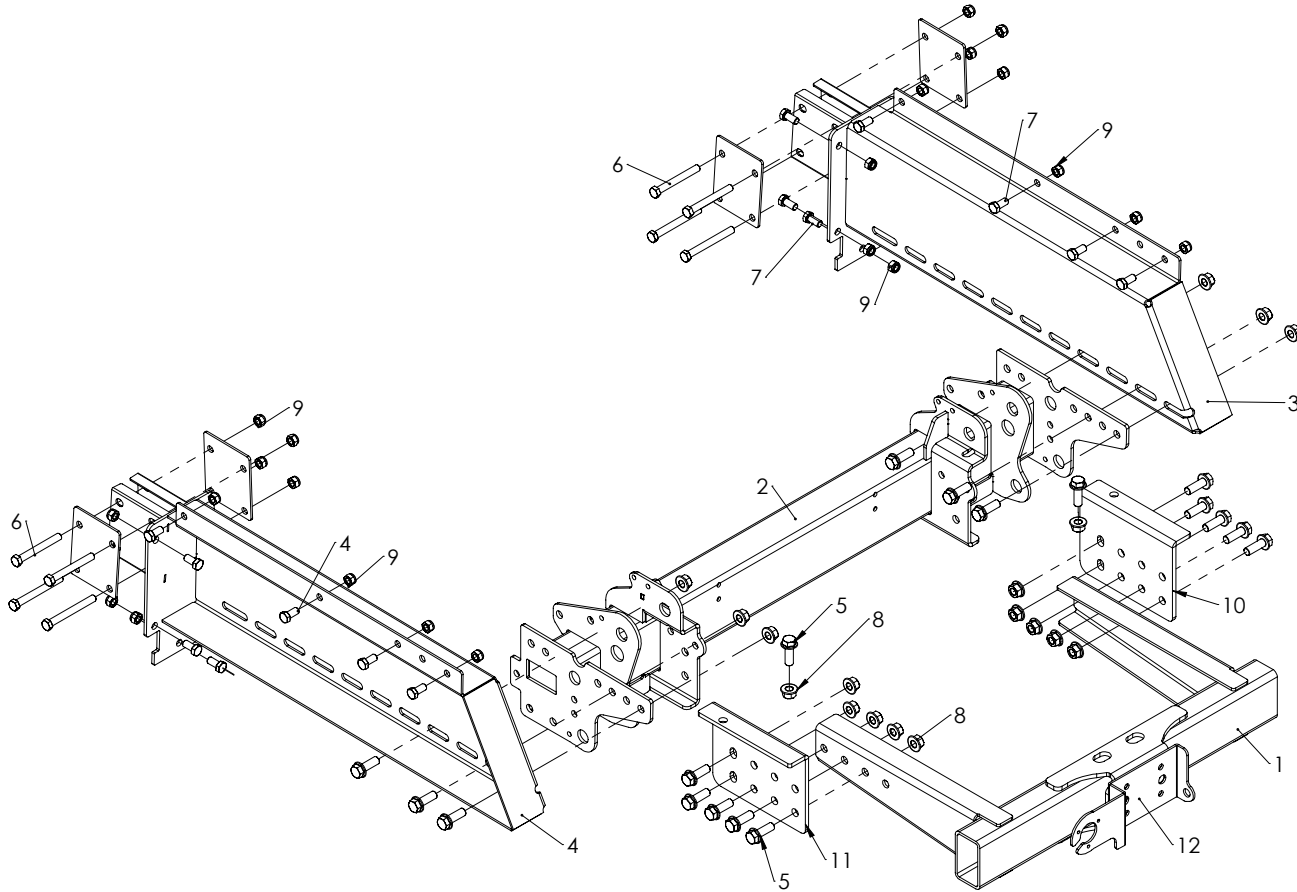

TWH0009.SK

Drawn by Kurt on 03-05-18

Description:

Size: **A4** Sales Article: **TWH0009.SK** Rev.:

Workpiece:
 Purchased Article: Page: **1 OF 2**

TWH0009.SK

Nr.	Code	DescriptionEN	QTY	Material
1	XT.S.0444.0723	Towing hook LM.10 444-723mm	1	S355
2	XF.LM.10.*	frame LM.10.06-115cc-845	1	S355
3	MM.9.*	mounting plate right MM.9.P08-860L	1	S355
4	MM.9.*	mounting plate left MM.9.P08-860L	1	S355
5	BT14.040.6921	Bolt M14x40 DIN6921	18	10.9
6	BT12.100	Bolt M12x100	8	8.8
7	BT12.025	Bolt M12x25	18	8.8
8	BMB14.6923	Locking nut M14 DIN6923	18	10.9
9	BMB12	Locking nut M12	26	8.8
10	9416.R	spacer right TWH LM.10.06-660cc	1	S355
11	9416.L	spacer left TWH LM.10.06-660cc	1	S355
12	8489	plate plug tow hook	1	S275

Drawn by Kurt on 03-05-18

Description:

Size: **A4**
Scale: **1:13**

Sales Article:

TWH0009.SK

Rev.:

Workpiece:

Purchased Article: