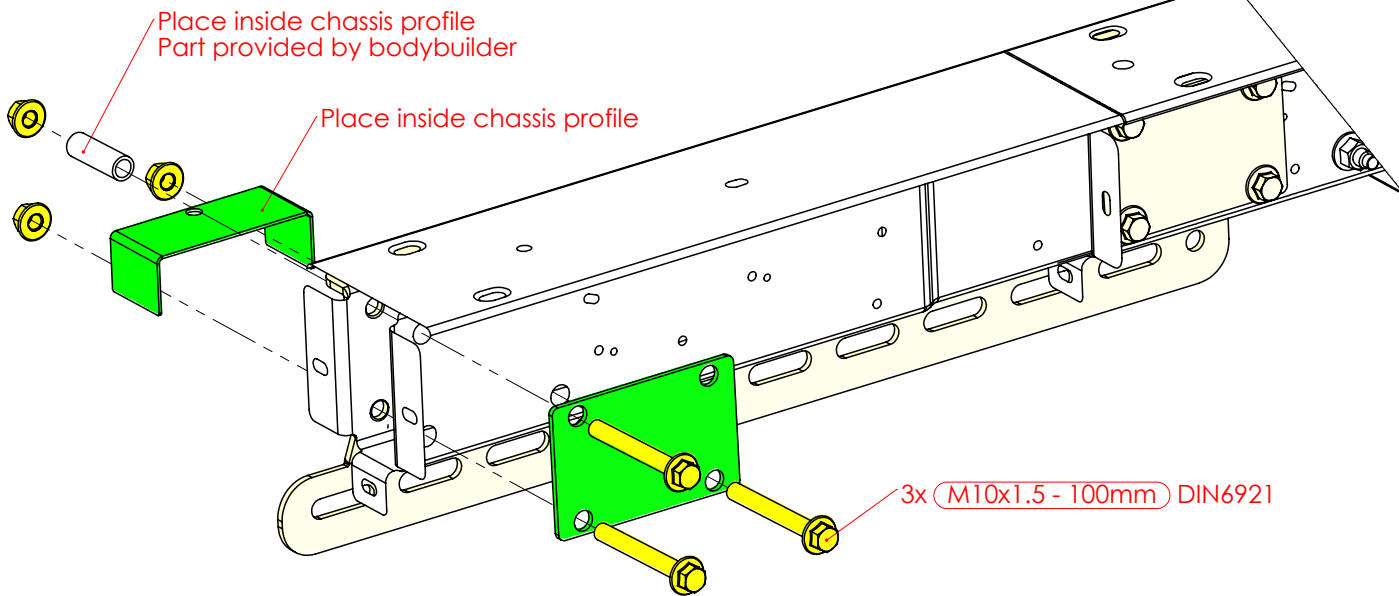

MM.9.F09.S- Mounting instructions

Ford Transit 2014

RWD | Single Wheel | **WB=ALL** | **OV=ALL**

Ford Transit 2014

RWD | Double Wheel | **WB=ALL** | **OV=ALL**

Ref	Bolts	QTY
1	M12x1.5 DIN6921 - 100mm	14
2	M10 DIN6921 - 40mm	6
3	M14x1.5 DIN6921 - 40mm	8

STEP 1

STEP 2

STEP 3

STEP 4

STEP 5

Lift mounted on the OUTSIDE of the mounting plates

3x/4x (M14x1.5 - 40mm) DIN6921
depends on lift

lift might vary from lift on drawing

Overview

lift might vary from lift on drawing