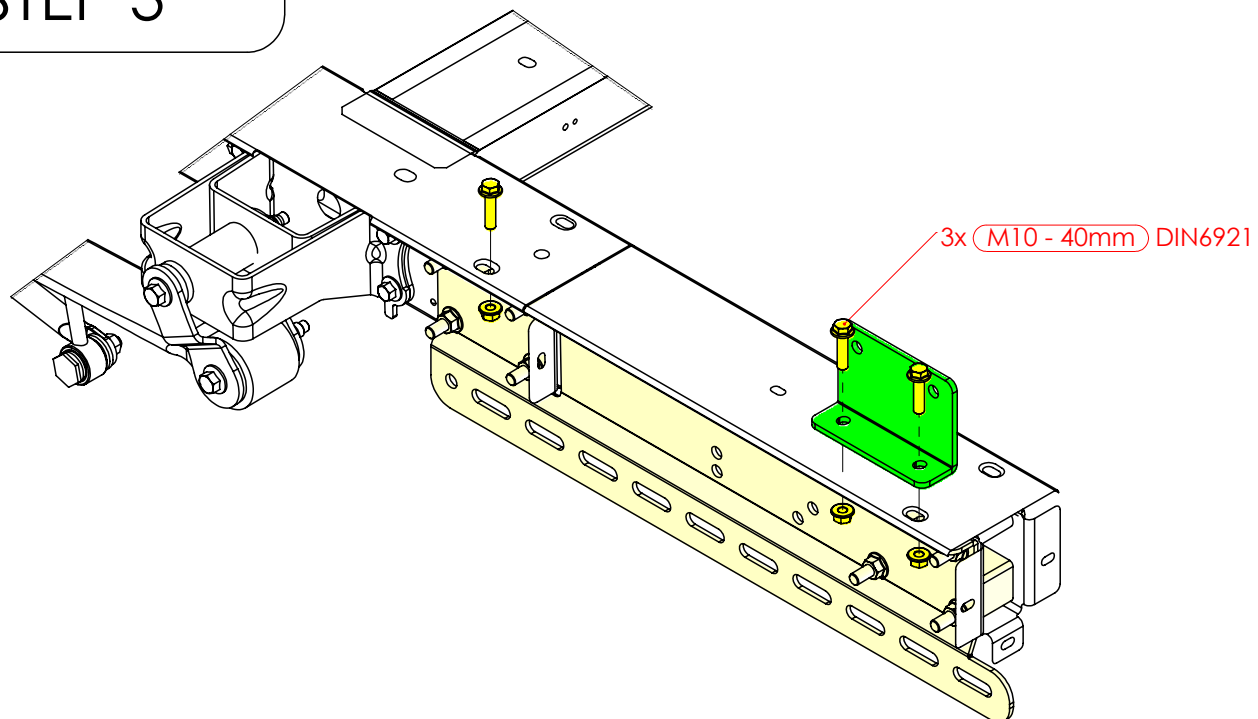

MM.9.F09.S- Mounting instructions

Ford Transit 2014

RWD | Single Wheel | **WB=ALL** | **OV=ALL**

Ford Transit 2014

RWD | Double Wheel | **WB=ALL** | **OV=ALL**

Ref	Bolts	QTY
1	M12x1.5 DIN6921 - 100mm	14
2	M10 DIN6921 - 40mm	6
3	M14x1.5 DIN6921 - 40mm	8

STEP 1

STEP 2

STEP 3

STEP 4

STEP 5

Lift mounted on the OUTSIDE of the mounting plates

3x/4x (M14x1.5 - 40mm) DIN6921
depends on lift

lift might vary from lift on drawing

Overview

lift might vary from lift on drawing