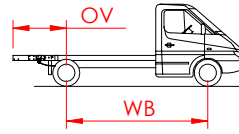

MM.9.F09.S- Mounting instructions

Ford Transit 2014

RWD | Single Wheel | **WB=ALL** | **OV=ALL**

Ford Transit 2014

RWD | Double Wheel | **WB=ALL** | **OV=ALL**

Ref	Bolts	QTY
1	M12x1.5 DIN6921 - 100mm	14
2	M10 DIN6921 - 40mm	6
3	M14x1.5 DIN6921 - 40mm	8

STEP 1

STEP 2

STEP 3

STEP 4

STEP 5

Lift mounted on the OUTSIDE of the mounting plates

3x/4x (M14x1.5 - 40mm) DIN6921
depends on lift

lift might vary from lift on drawing