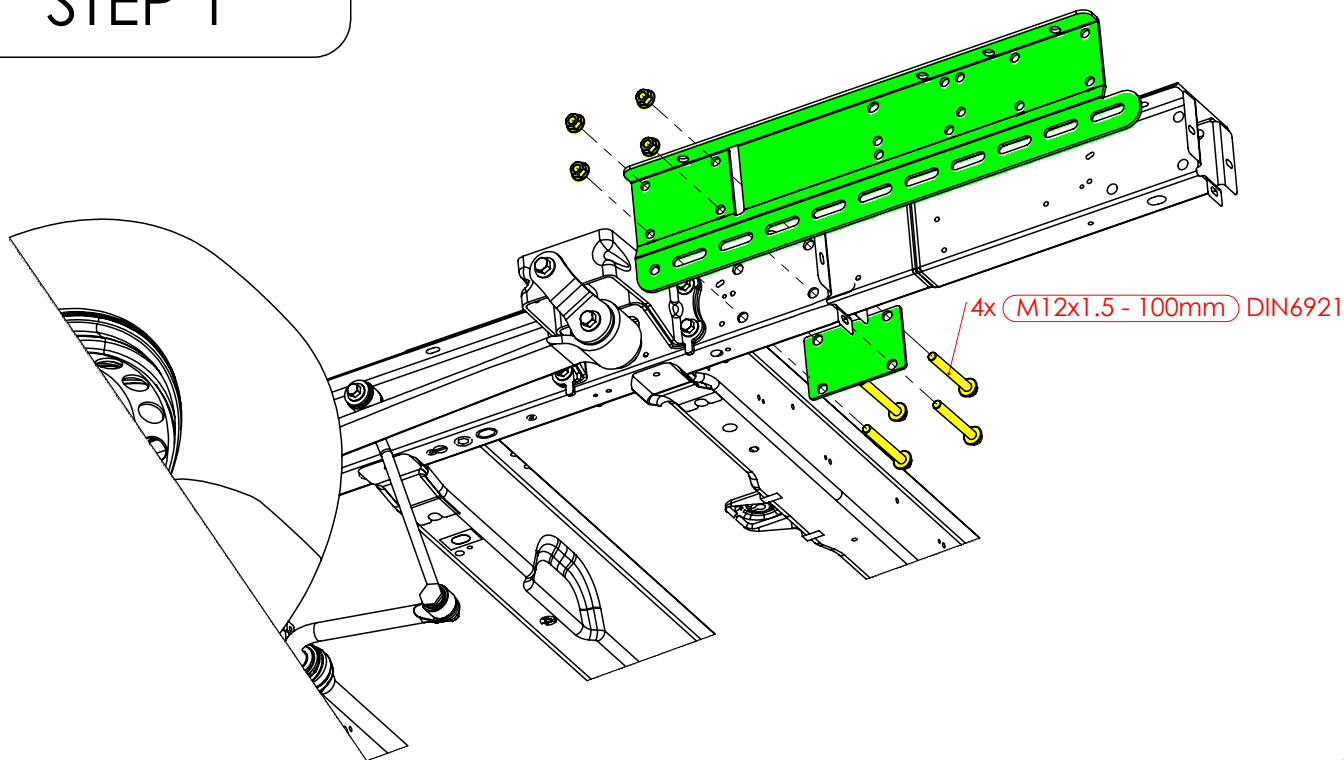

MM.9.F09.S- Mounting instructions

Ford Transit 2014

RWD | Single Wheel | **WB=ALL** | **OV=ALL**

Ford Transit 2014

RWD | Double Wheel | **WB=ALL** | **OV=ALL**

Ref	Bolts	QTY
1	M12x1.5 DIN6921 - 100mm	14
2	M10 DIN6921 - 40mm	6
3	M14x1.5 DIN6921 - 40mm	8

STEP 1

STEP 2

STEP 3

STEP 4

STEP 5

Lift mounted on the OUTSIDE of the mounting plates

3x/4x (M14x1.5 - 40mm) DIN6921
depends on lift

lift might vary from lift on drawing

Overview

lift might vary from lift on drawing