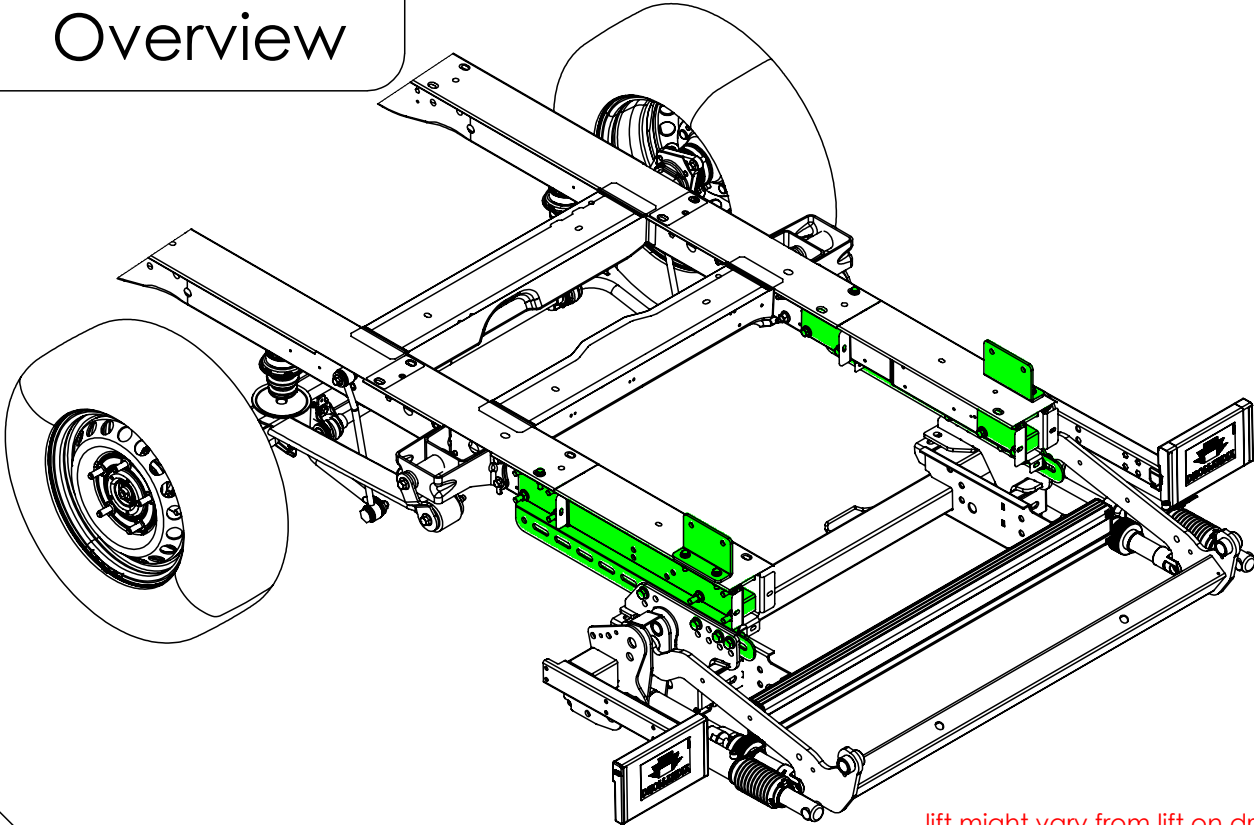

MM.9.F09.S- Mounting instructions

Ford Transit 2014

RWD | Single Wheel | **WB=ALL** | **OV=ALL**

Ford Transit 2014

RWD | Double Wheel | **WB=ALL** | **OV=ALL**

Ref	Bolts	QTY
1	M12x1.5 DIN6921 - 100mm	14
2	M10 DIN6921 - 40mm	6
3	M14x1.5 DIN6921 - 40mm	8

STEP 1

STEP 2

STEP 3

STEP 4

STEP 5

Lift mounted on the OUTSIDE of the mounting plates

3x/4x (M14x1.5 - 40mm) DIN6921
depends on lift

lift might vary from lift on drawing

Overview

lift might vary from lift on drawing