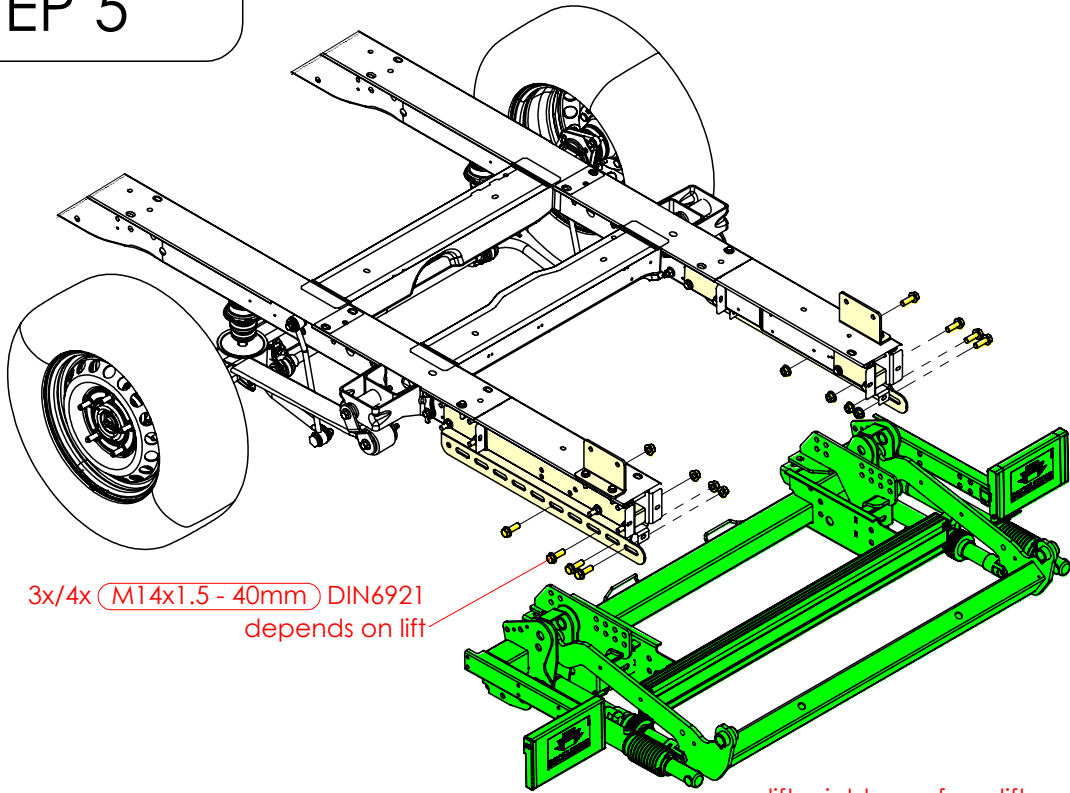

MM.9.F09.S- Mounting instructions

Ford Transit 2014

RWD | Single Wheel | **WB=ALL** | **OV=ALL**

Ford Transit 2014

RWD | Double Wheel | **WB=ALL** | **OV=ALL**

Ref	Bolts	QTY
1	M12x1.5 DIN6921 - 100mm	14
2	M10 DIN6921 - 40mm	6
3	M14x1.5 DIN6921 - 40mm	8

STEP 1

STEP 2

STEP 3

STEP 4

STEP 5

Lift mounted on the OUTSIDE of the mounting plates

3x/4x (M14x1.5 - 40mm) DIN6921
depends on lift

lift might vary from lift on drawing

Overview

lift might vary from lift on drawing