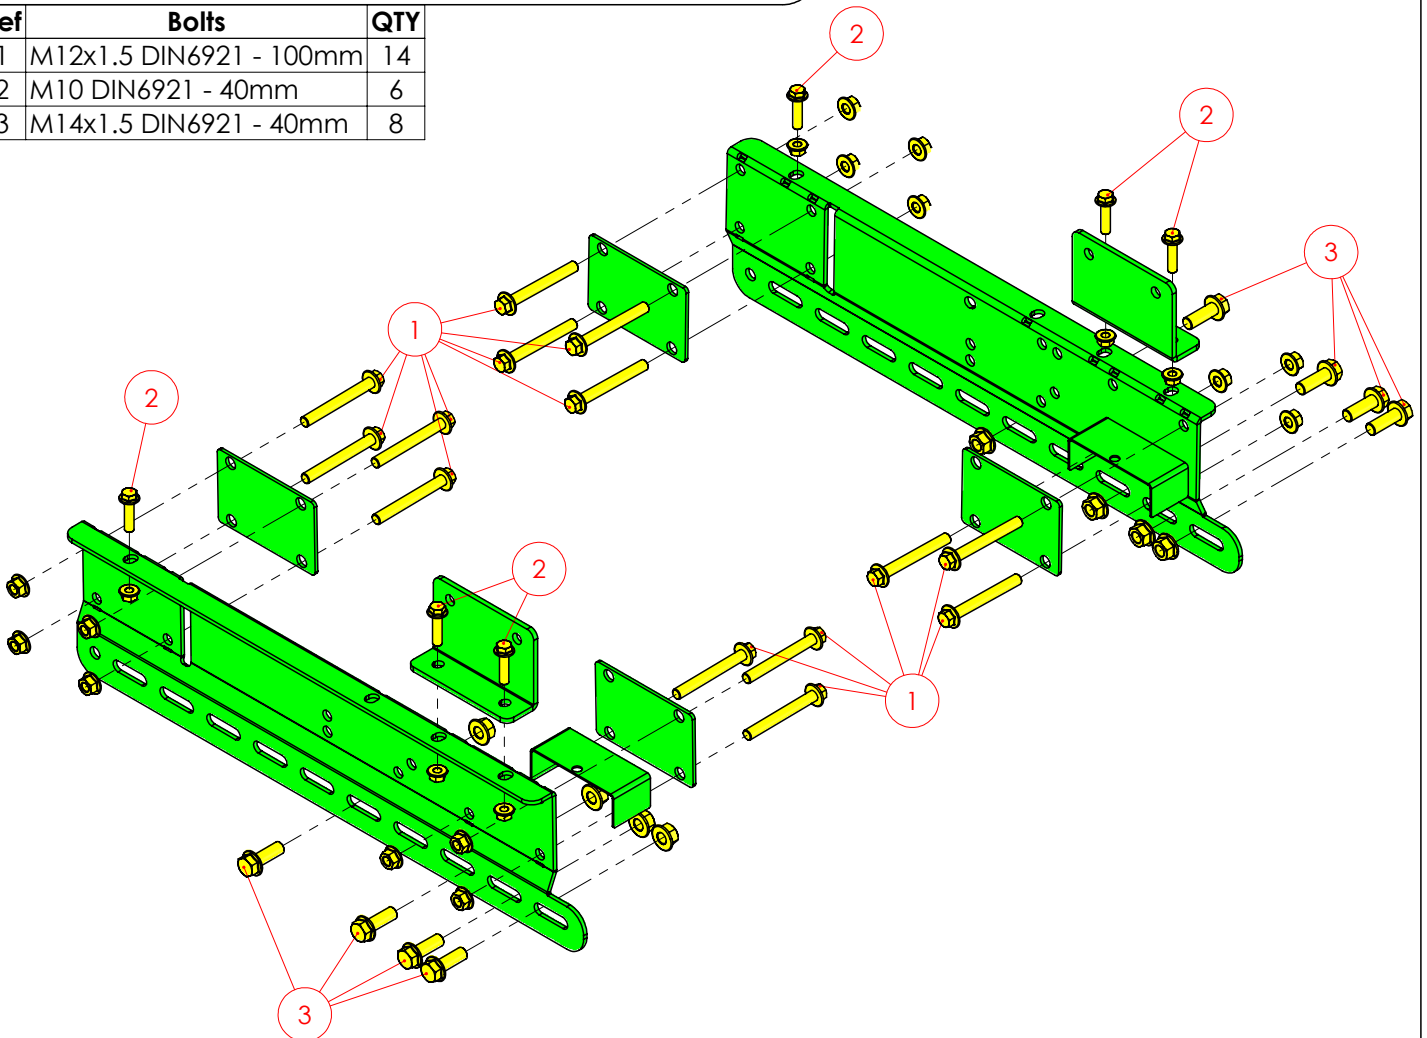

MM.9.F09.S- Mounting instructions

Ford Transit 2014

RWD | Single Wheel | **WB=ALL** | **OV=ALL**

Ford Transit 2014

RWD | Double Wheel | **WB=ALL** | **OV=ALL**

Ref	Bolts	QTY
1	M12x1.5 DIN6921 - 100mm	14
2	M10 DIN6921 - 40mm	6
3	M14x1.5 DIN6921 - 40mm	8

STEP 1

STEP 2

STEP 3

STEP 4

STEP 5

Lift mounted on the OUTSIDE of the mounting plates

3x/4x (M14x1.5 - 40mm) DIN6921
depends on lift

lift might vary from lift on drawing

Overview

lift might vary from lift on drawing